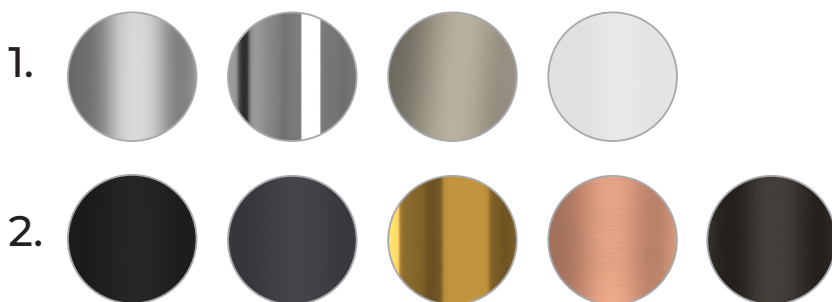

The wall plate and light head are both rotatable by 360 degrees.

✓ Puk! 80 Shape

	Art.Nr./item no. HV LED/LV LED 2x8W, ~1.250lm, 2.700K, 90CRI 	Ø Kopf Ø head in mm	Kopf surface Head	Wandschild Glass wall plate glas
1.	80-112201	80	chrome matt	white matt
	80-112202	80	chrome	white matt
	80-112203	80	nickel matt	white matt
	80-1122022	80	white matt	white matt
2.	80-1102002	80	black matt	black matt
	80-1102023	80	anthracite matt	black matt
	80-1102024	80	brushed brass	black matt
	80-1102025	80	brushed copper	black matt
	80-1102026	80	black wood	black matt

PUK! AVANTGARDE SHAPE 120

Die PUK! SHAPE aus der PUK! Avantgarde Serie besteht durch einen quadratischen Wandschild (180 x 180mm) aus Glas, der sich, ebenso wie der Leuchtenkopf, nach belieben bis zu 360° drehen lässt.

The PUK! SHAPE from the PUK! Avantgarde series features a square glass wall plate (180 x 180mm), which can be rotated up to 360°, just like the luminaire head.

Wandschild und Leuchtenkopf 360° drehbar.

The wall plate and light head are both rotatable by 360 degrees.

✓ Puk! 120 Shape

	Art.Nr./item no. HV LED/LV LED 2x10W, ~2.200lm, 2.700K, 90CRI G	Ø Kopf Ø head in mm	Kopf surface Head	Wandschild Glass wall plate glas
1.	120-112201	120	chrome matt	white matt
	120-112202	120	chrome	white matt
	120-112203	120	nickel matt	white matt
	120-1122022	120	white matt	white matt
2.	120-1102002	120	black matt	black matt
	120-1102023	120	anthracite matt	black matt
	120-1102024	120	brushed brass	black matt
	120-1102025	120	brushed copper	black matt
	120-1102026	120	black wood	black matt