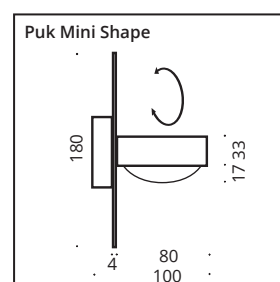

The PUK! SHAPE from the PUK! Avantgarde series features a square glass wall plate (180 x 180mm), which can be rotated up to 360°, just like the luminaire head.

Wandschild und Leuchtenkopf 360° drehbar.

The wall plate and light head are both rotatable by 360 degrees.

✓ Puk! 80 Shape

	Art.Nr./item no. HV LED/LV LED 2x8W, ~1.250lm, 2.700K, 90CRI 	Ø Kopf Ø head in mm	Kopf surface Head	Wandschild Glass wall plate glas
1.	80-112201	80	chrome matt	white matt
	80-112202	80	chrome	white matt
	80-112203	80	nickel matt	white matt
	80-1122022	80	white matt	white matt
2.	80-1102002	80	black matt	black matt
	80-1102023	80	anthracite matt	black matt
	80-1102024	80	brushed brass	black matt
	80-1102025	80	brushed copper	black matt
	80-1102026	80	black wood	black matt

PUK! AVANTGARDE SHAPE 120

Die PUK! SHAPE aus der PUK! Avantgarde Serie besteht durch einen quadratischen Wandschild (180 x 180mm) aus Glas, der sich, ebenso wie der Leuchtenkopf, nach belieben bis zu 360° drehen lässt.

The wall plate and light head are both rotatable by 360 degrees.

✓ Puk! 120 Shape

	Art.Nr./item no. HV LED/LV LED 2x10W, ~2.200lm, 2.700K, 90CRI G	Ø Kopf Ø head in mm	Kopf surface Head	Wandschild Glass wall plate glas
1.	120-112201	120	chrome matt	white matt
	120-112202	120	chrome	white matt
	120-112203	120	nickel matt	white matt
	120-1122022	120	white matt	white matt
2.	120-1102002	120	black matt	black matt
	120-1102023	120	anthracite matt	black matt
	120-1102024	120	brushed brass	black matt
	120-1102025	120	brushed copper	black matt
	120-1102026	120	black wood	black matt