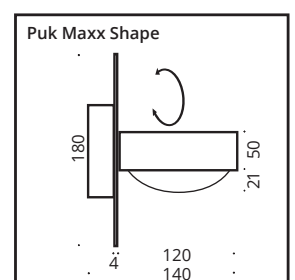

The wall plate and light head are both rotatable by 360 degrees.

✓ Puk! 80 Shape

	Art.Nr./item no. HV LED/LV LED 2x8W, ~1.250lm, 2.700K, 90CRI 	Ø Kopf Ø head in mm	Kopf surface Head	Wandschild Glass wall plate glas
1.	80-112201	80	chrome matt	white matt
	80-112202	80	chrome	white matt
	80-112203	80	nickel matt	white matt
	80-1122022	80	white matt	white matt
2.	80-1102002	80	black matt	black matt
	80-1102023	80	anthracite matt	black matt
	80-1102024	80	brushed brass	black matt
	80-1102025	80	brushed copper	black matt
	80-1102026	80	black wood	black matt

The PUK! SHAPE from the PUK! Avantgarde series features a square glass wall plate (180 x 180mm), which can be rotated up to 360°, just like the luminaire head.

Wandschild und Leuchtenkopf 360° drehbar.

The wall plate and light head are both rotatable by 360 degrees.

✓ Puk! 120 Shape

	Art.Nr./item no. HV LED/LV LED 2x10W, ~2.200lm, 2.700K, 90CRI G	Ø Kopf Ø head in mm	Kopf surface Head	Wandschild Glass wall plate glas
1.	120-112201	120	chrome matt	white matt
	120-112202	120	chrome	white matt
	120-112203	120	nickel matt	white matt
	120-1122022	120	white matt	white matt
2.	120-1102002	120	black matt	black matt
	120-1102023	120	anthracite matt	black matt
	120-1102024	120	brushed brass	black matt
	120-1102025	120	brushed copper	black matt
	120-1102026	120	black wood	black matt